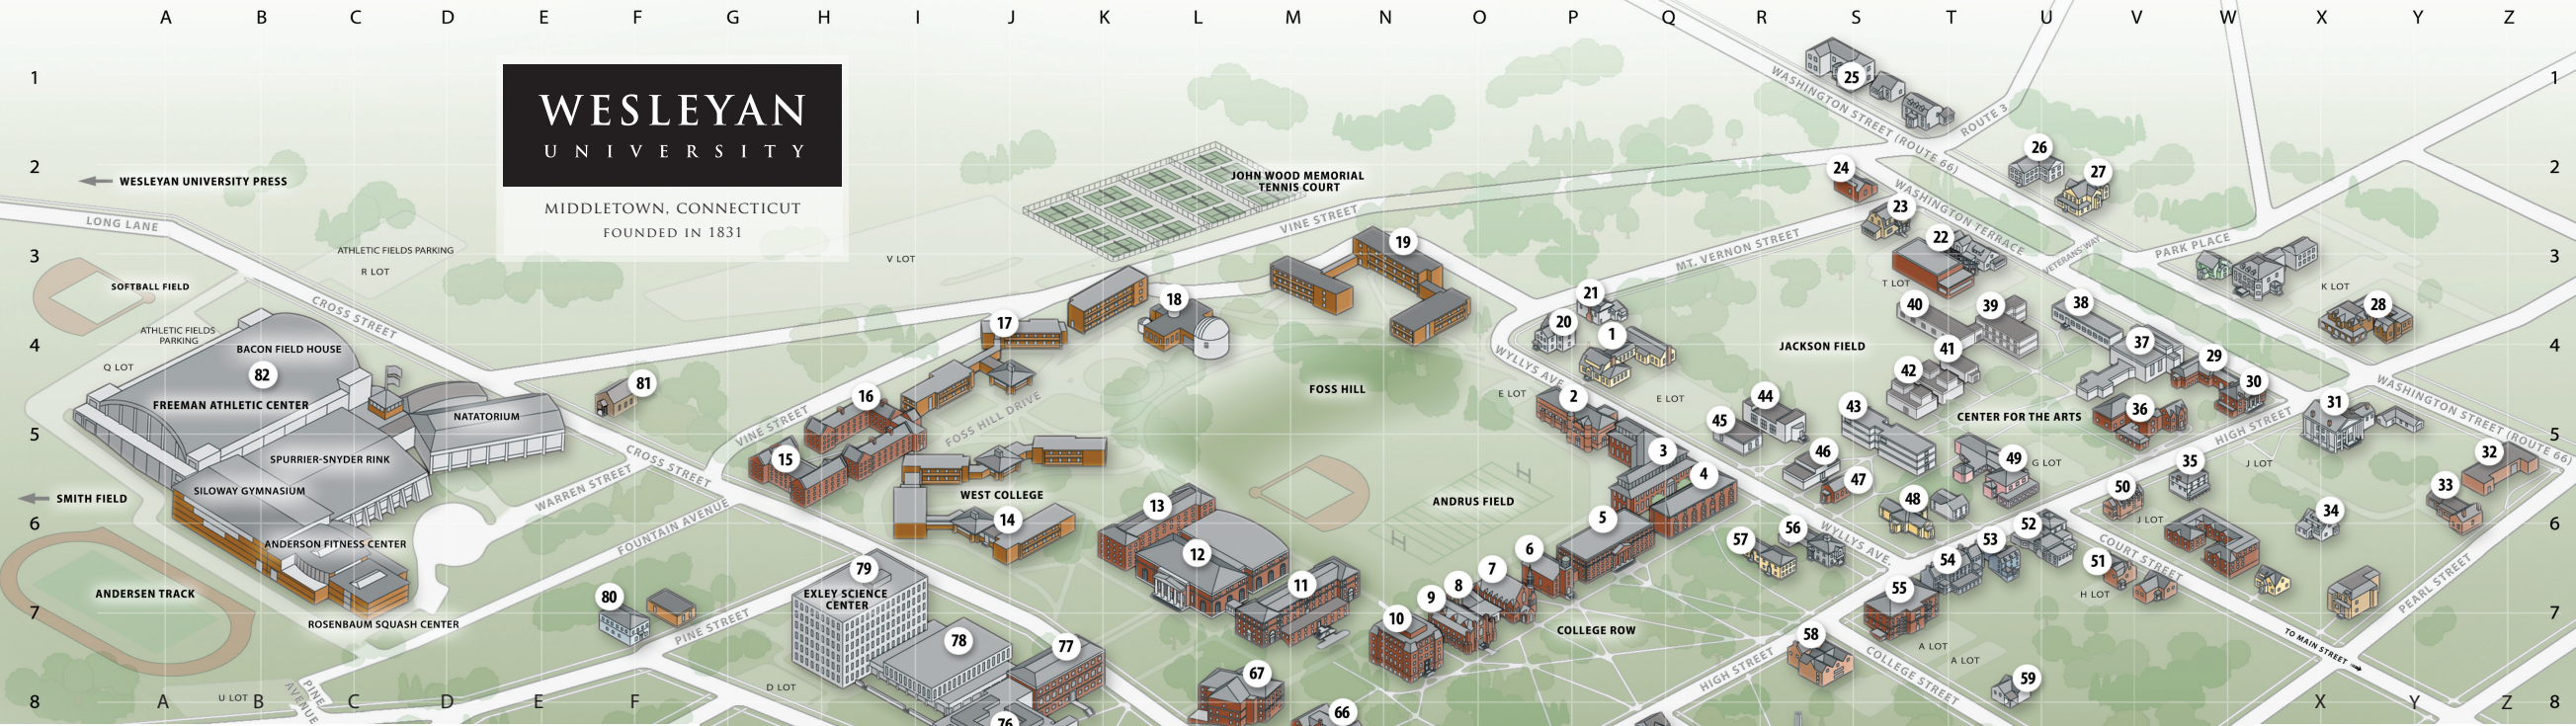

# WESLEYAN UNIVERSITY

MIDDLETOWN, CONNECTICUT  
FOUNDED IN 1831

- 71 M-10 156 High Street
- 68 M-10 167, 169 High Street
- 66 N-8 200 Church Street
- 28 X-4 202 Washington Street
- 27 V-2 230 Washington Street
- 4 Q-6 41 Wyllys Avenue
- 1 P-4 Admission Office, Stewart M. Reid House
- 5 P-6 Affirmative Action
- 30 W-4 African American Studies
- 67 M-8 Allbritton Center
- 65 N-9 Alpha Delta Phi
- 57 R-6 American Studies
- 48 T-6 Anthropology Department
- 52 U-6 Archaeology
- 60 U-10 Argus
- 39 U-4 Art Department
- 4 Q-6 Art History
- 49 U-5 Art Library
- 42 T-4 Art Studios, North and South
- 40 T-4 Art Workshops
- 55 S-7 Asian Languages and Literatures
- 72 H-11 Asian-American House
- 18 L-4 Astronomy
- 70 O-10 The Bayit
- 2 P-5 Beckham Hall
- 16 H-5 Bennet Hall
- 80 F-7 Bessie Schönberg Dance Studio
- 77 K-8 Biology
- 3 Q-5 Box Office
- 60 U-10 Broad Street Books
- 25 S-1 Buddhist House

- 73 J-10 Butterfield Residence Halls
- 3 Q-5 Cardinal Technology Center
- 4 Q-6 Career Center
- 30 W-4 Center for African American Studies
- 67 M-8 Center for Community Partnerships
- 22 T-3 Center for Film Studies
- 57 R-6 Center for the Americas
- 41 T-4 Center for the Arts Hall
- 37 V-4 Center for the Arts Theater
- 32 Z-5 Center for the Humanities
- 77 K-8 Chemistry
- 22 T-3 Cinema Archives
- 13 L-6 Clark Hall
- 5 P-6 Class Deans, Dean of Students, Dean for Academic Advancement
- 52 U-6 Classical Studies
- 22 T-3 College of Film and Moving Image
- 4 Q-6 College of Letters
- 11 M-7 College of Social Studies
- 53 U-6 College of the Environment
- 67 M-8 Community Services and Volunteerism
- 79 H-7 Computer Science
- 44 R-5 Crowell Concert Hall
- 81 F-5 Dance Department
- 3 Q-5 Daniel Family Commons
- 49 U-5 Davison Art Center
- 36 V-5 Davison Health Center
- 54 T-6 Delta Kappa Epsilon
- 52 U-6 Downey House
- 79 H-7 Earth and Environmental Sciences
- 24 S-2 East Asian Studies