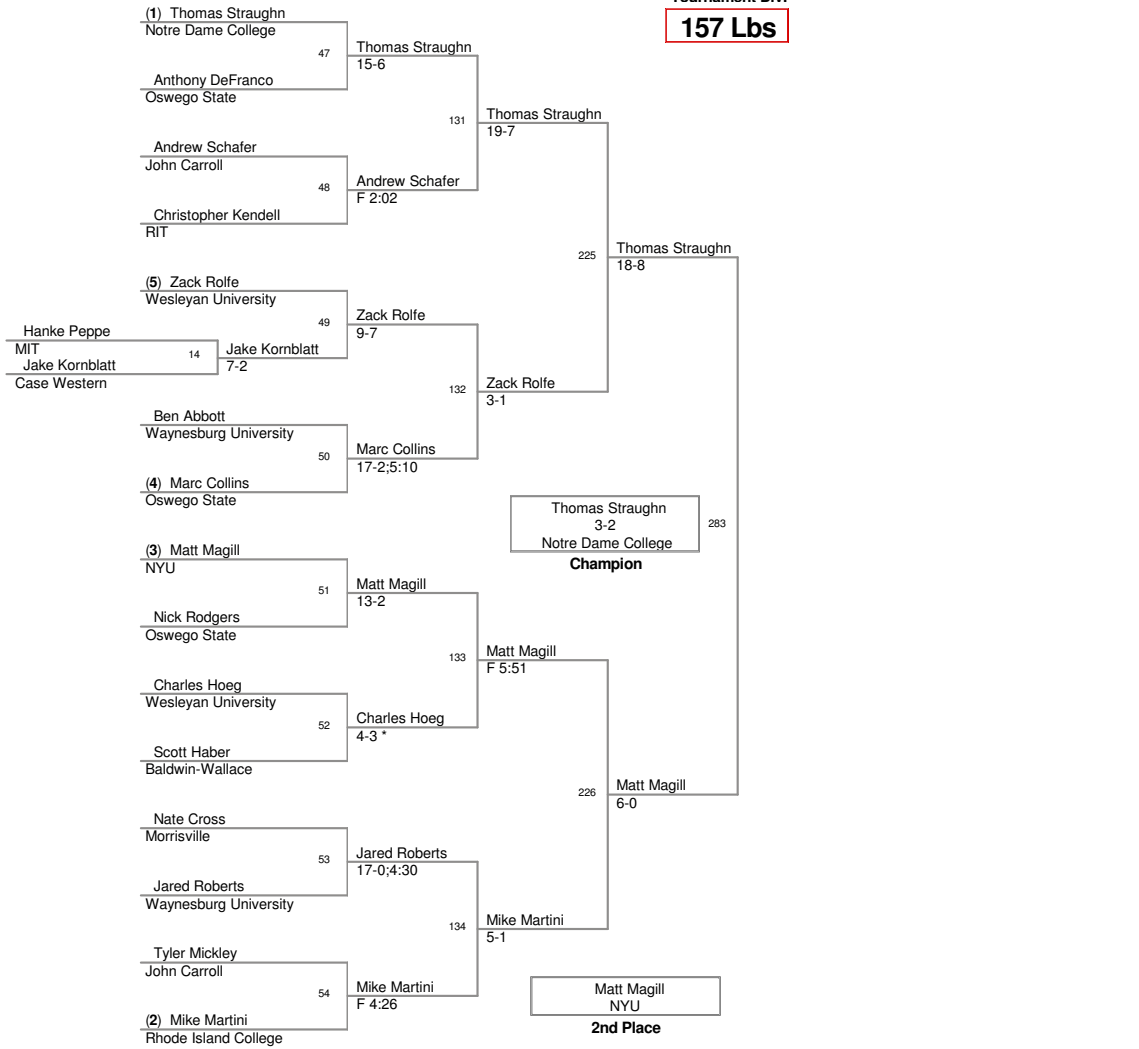

2008\_RIT Invitational  
Tournament Div.

**125 Lbs**

2008\_RIT Invitational  
Tournament Div.

**133 Lbs**

2008\_RIT Invitational  
Tournament Div.

**157 Lbs**

**174 Lbs**

**184 Lbs**

2008\_RIT Invitational  
Tournament Div.

**197 Lbs**

**285 Lbs**