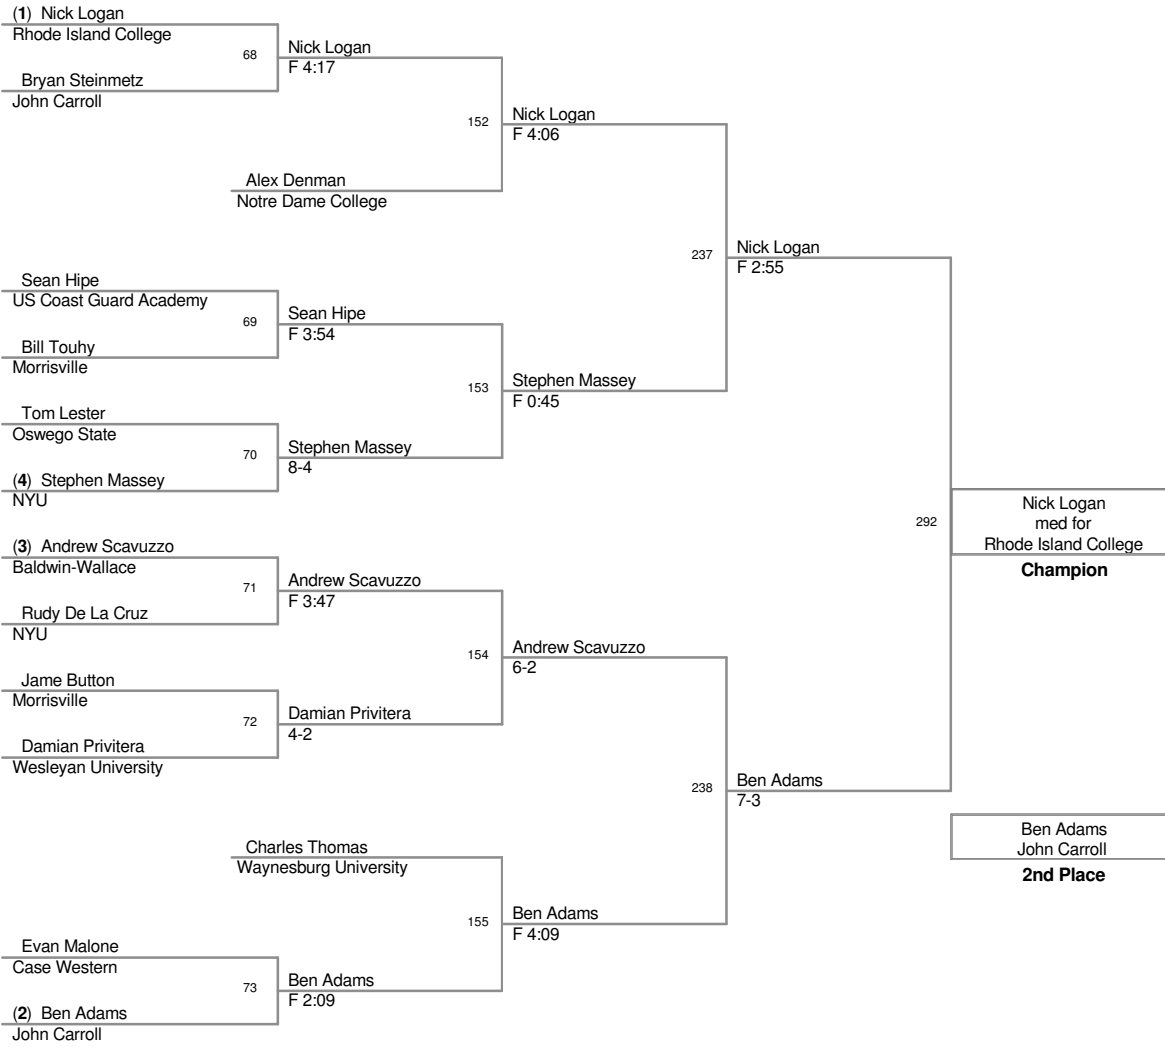

2008\_RIT Invitational  
Tournament Div.

**125 Lbs**

2008\_RIT Invitational  
Tournament Div.

**133 Lbs**

2008\_RIT Invitational  
Tournament Div.

**157 Lbs**

**174 Lbs**

**184 Lbs**

2008\_RIT Invitational  
Tournament Div.

**197 Lbs**

**285 Lbs**