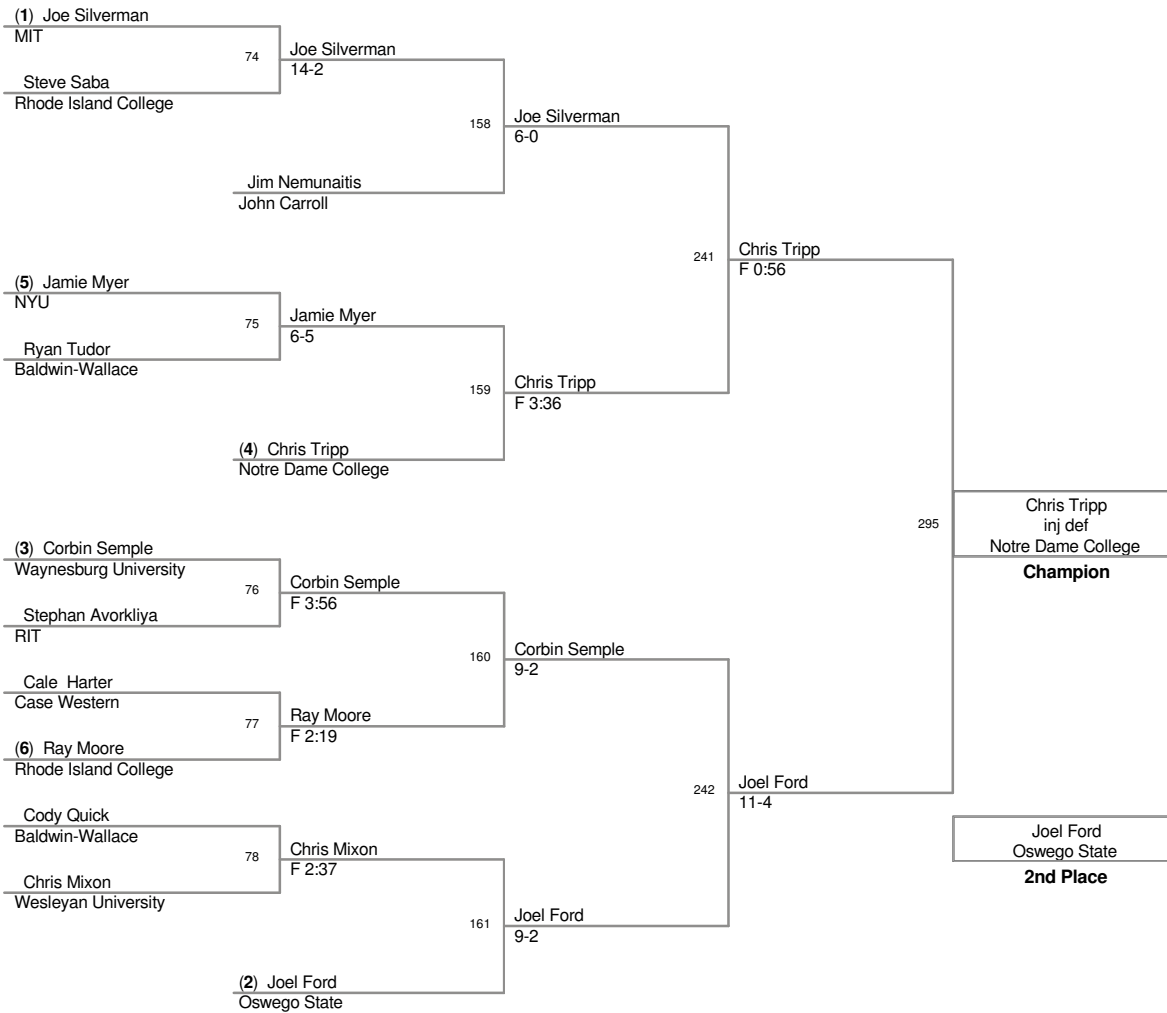

2008\_RIT Invitational  
Tournament Div.

**125 Lbs**

2008\_RIT Invitational  
Tournament Div.

**133 Lbs**

2008\_RIT Invitational  
Tournament Div.

**157 Lbs**

**174 Lbs**

**184 Lbs**

2008\_RIT Invitational  
Tournament Div.

**197 Lbs**

**285 Lbs**