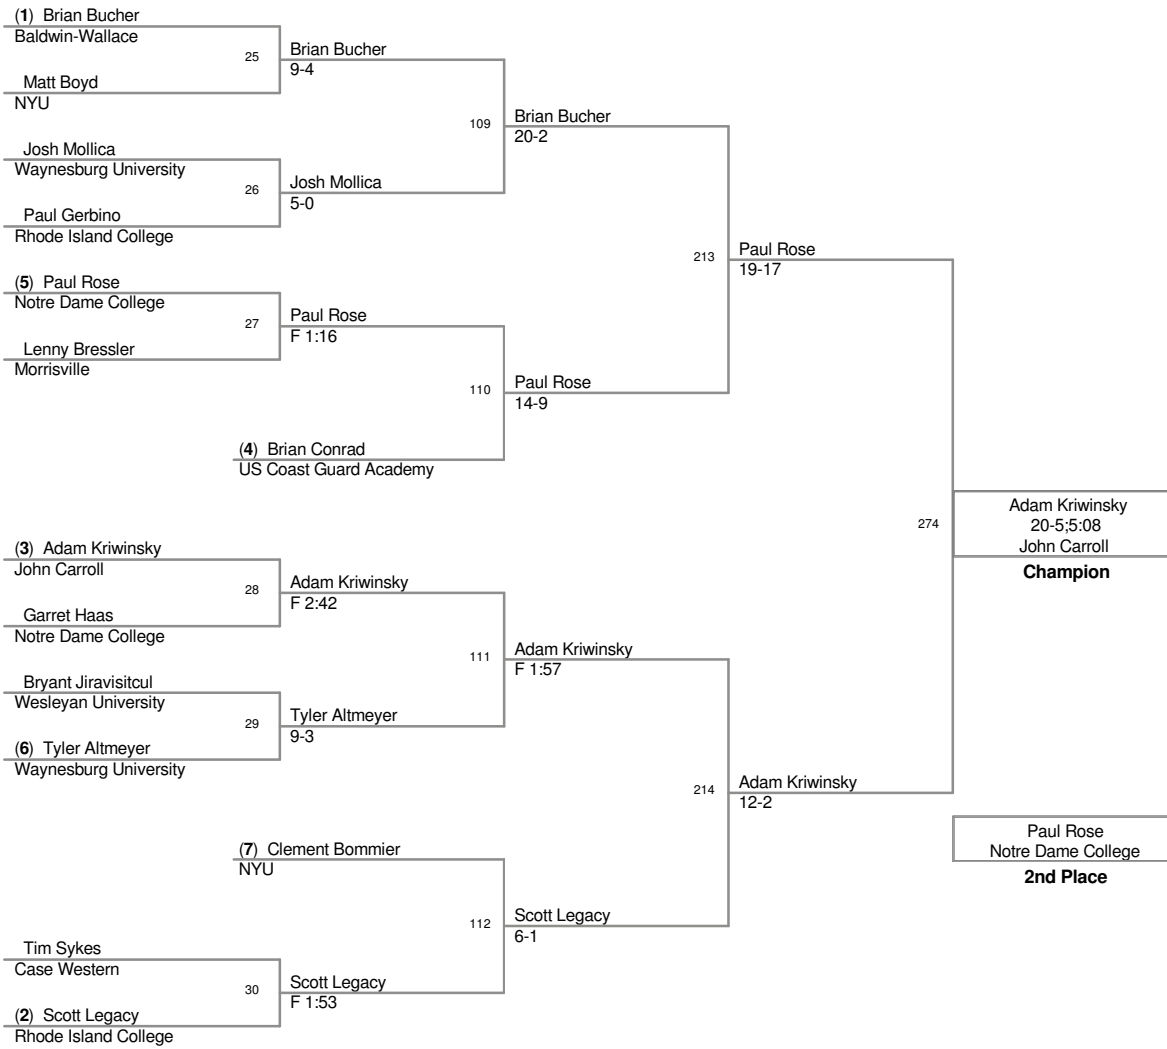

2008\_RIT Invitational  
Tournament Div.

**125 Lbs**

2008\_RIT Invitational  
Tournament Div.

**133 Lbs**

2008\_RIT Invitational  
Tournament Div.

**157 Lbs**

**174 Lbs**

**184 Lbs**

2008\_RIT Invitational  
Tournament Div.

**197 Lbs**

**285 Lbs**