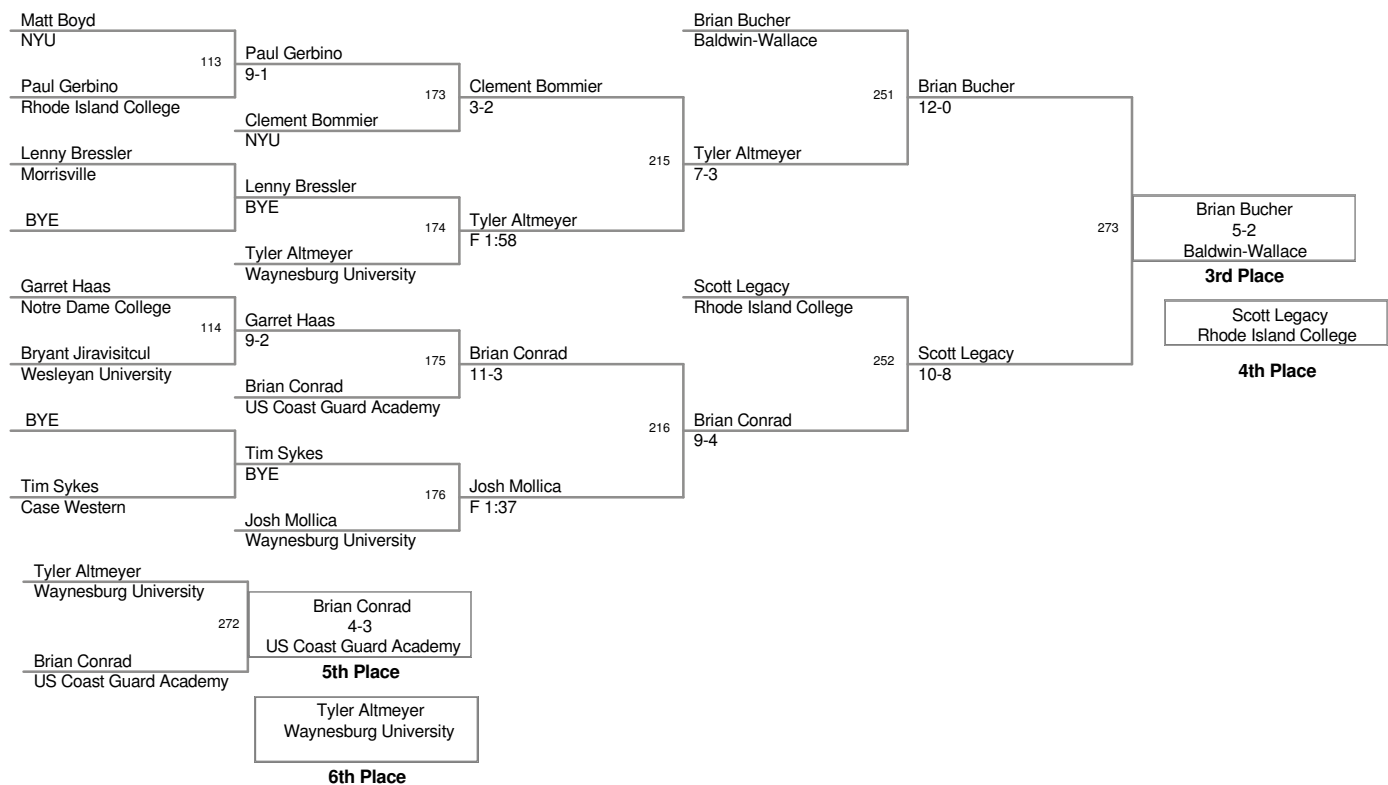

2008\_RIT Invitational  
Tournament Div.

**125 Lbs**

2008\_RIT Invitational  
Tournament Div.

**133 Lbs**

2008\_RIT Invitational  
Tournament Div.

**157 Lbs**

**174 Lbs**

**184 Lbs**

2008\_RIT Invitational  
Tournament Div.

**197 Lbs**

**285 Lbs**