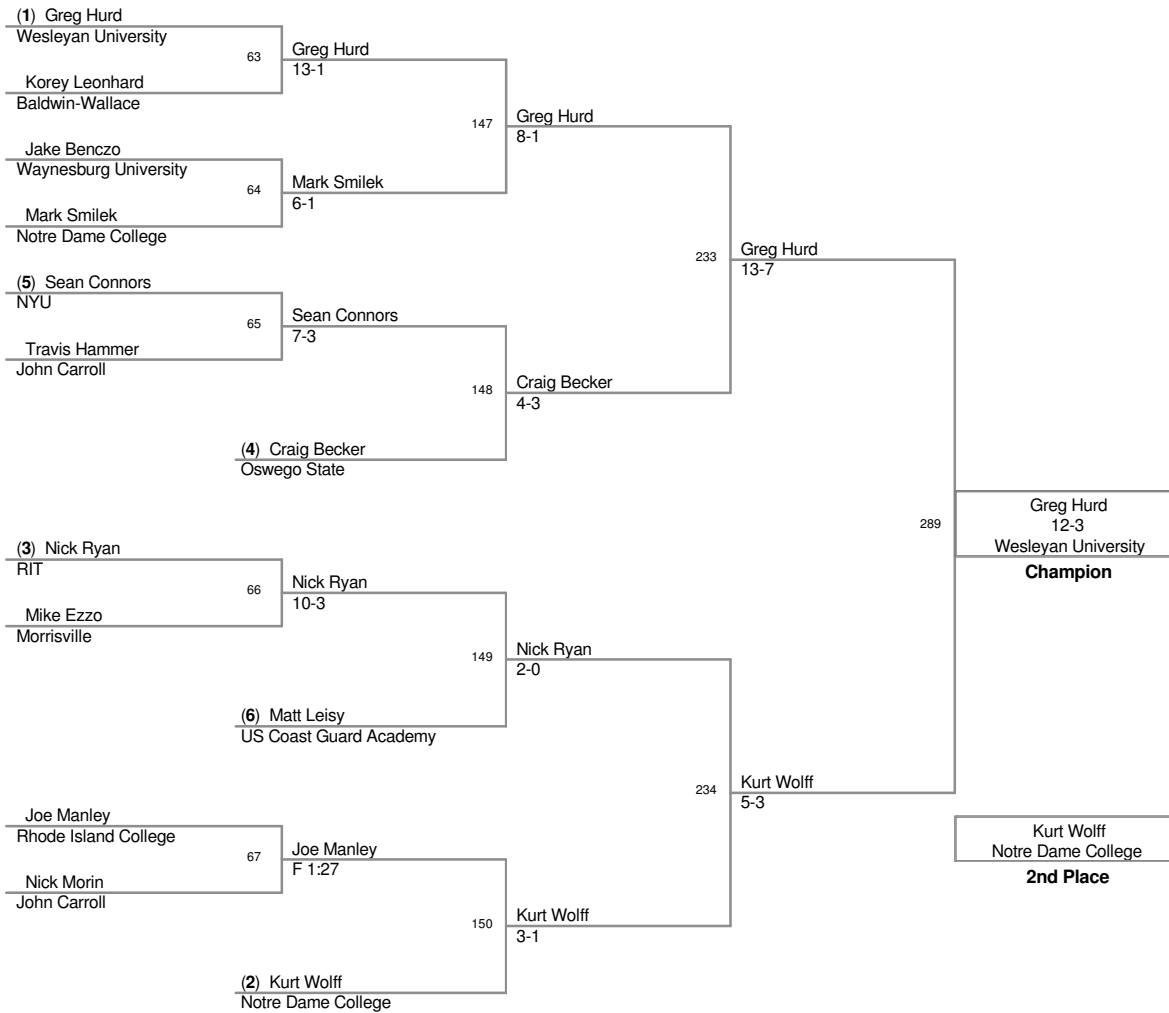

2008\_RIT Invitational  
Tournament Div.

**125 Lbs**

2008\_RIT Invitational  
Tournament Div.

**133 Lbs**

2008\_RIT Invitational  
Tournament Div.

**157 Lbs**

**174 Lbs**

**184 Lbs**

2008\_RIT Invitational  
Tournament Div.

**197 Lbs**

**285 Lbs**