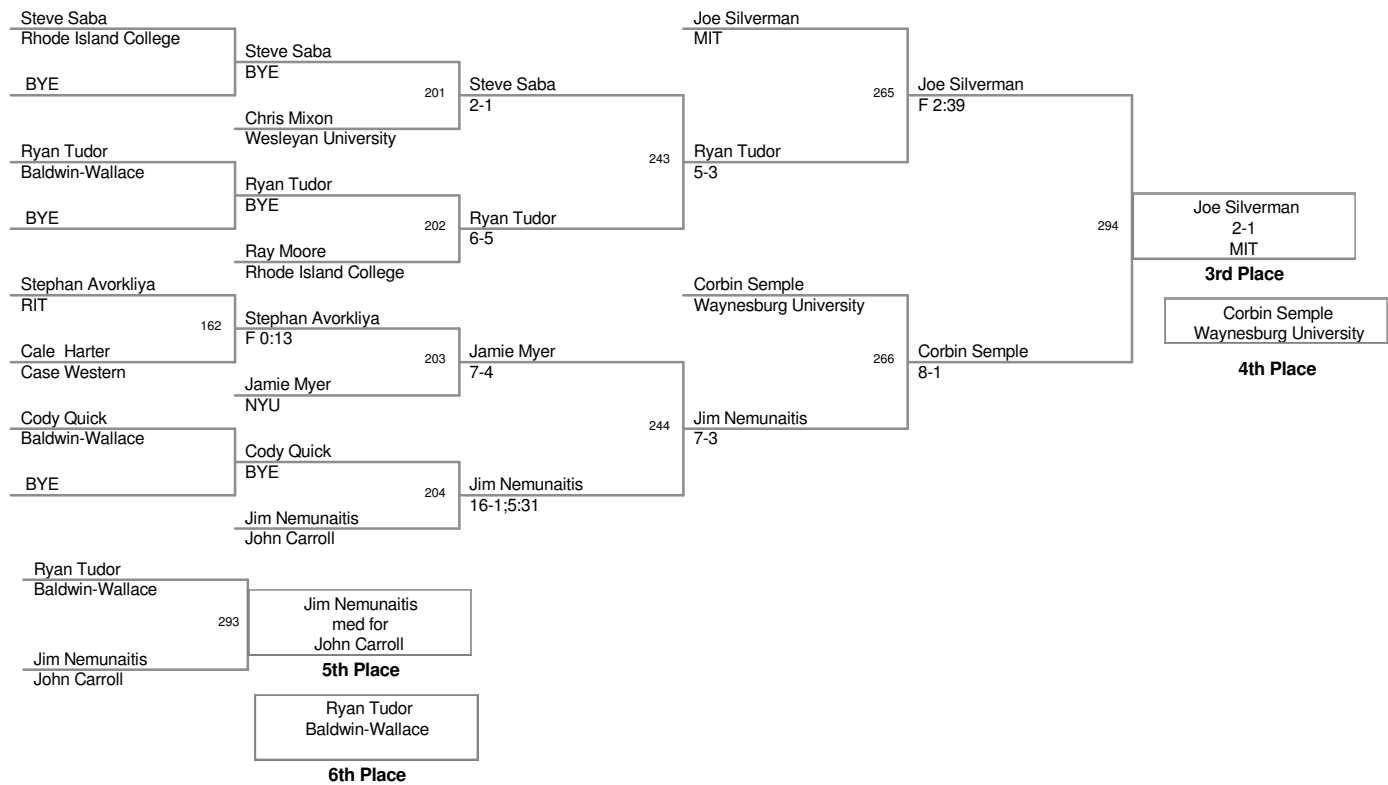

2008\_RIT Invitational  
Tournament Div.

**125 Lbs**

2008\_RIT Invitational  
Tournament Div.

**133 Lbs**

2008\_RIT Invitational  
Tournament Div.

**157 Lbs**

**174 Lbs**

**184 Lbs**

2008\_RIT Invitational  
Tournament Div.

**197 Lbs**

**285 Lbs**