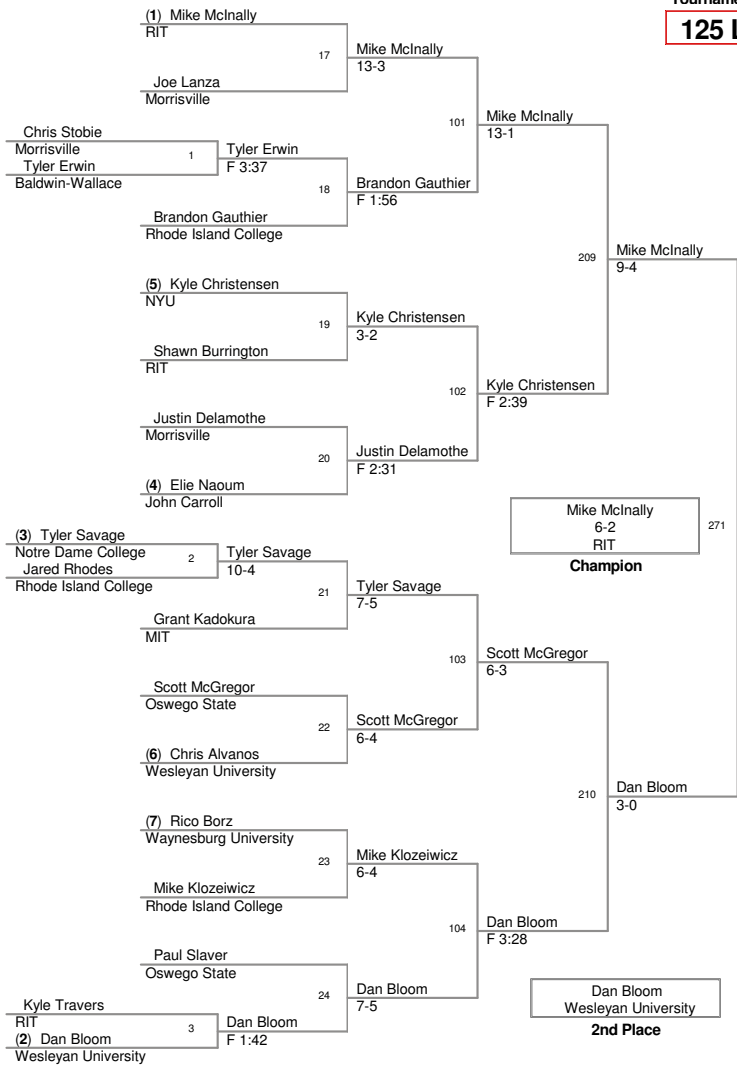

2008\_RIT Invitational  
Tournament Div.

**125 Lbs**

2008\_RIT Invitational  
Tournament Div.

**133 Lbs**

2008\_RIT Invitational  
Tournament Div.

**157 Lbs**

**174 Lbs**

**184 Lbs**

2008\_RIT Invitational  
Tournament Div.

**197 Lbs**

**285 Lbs**