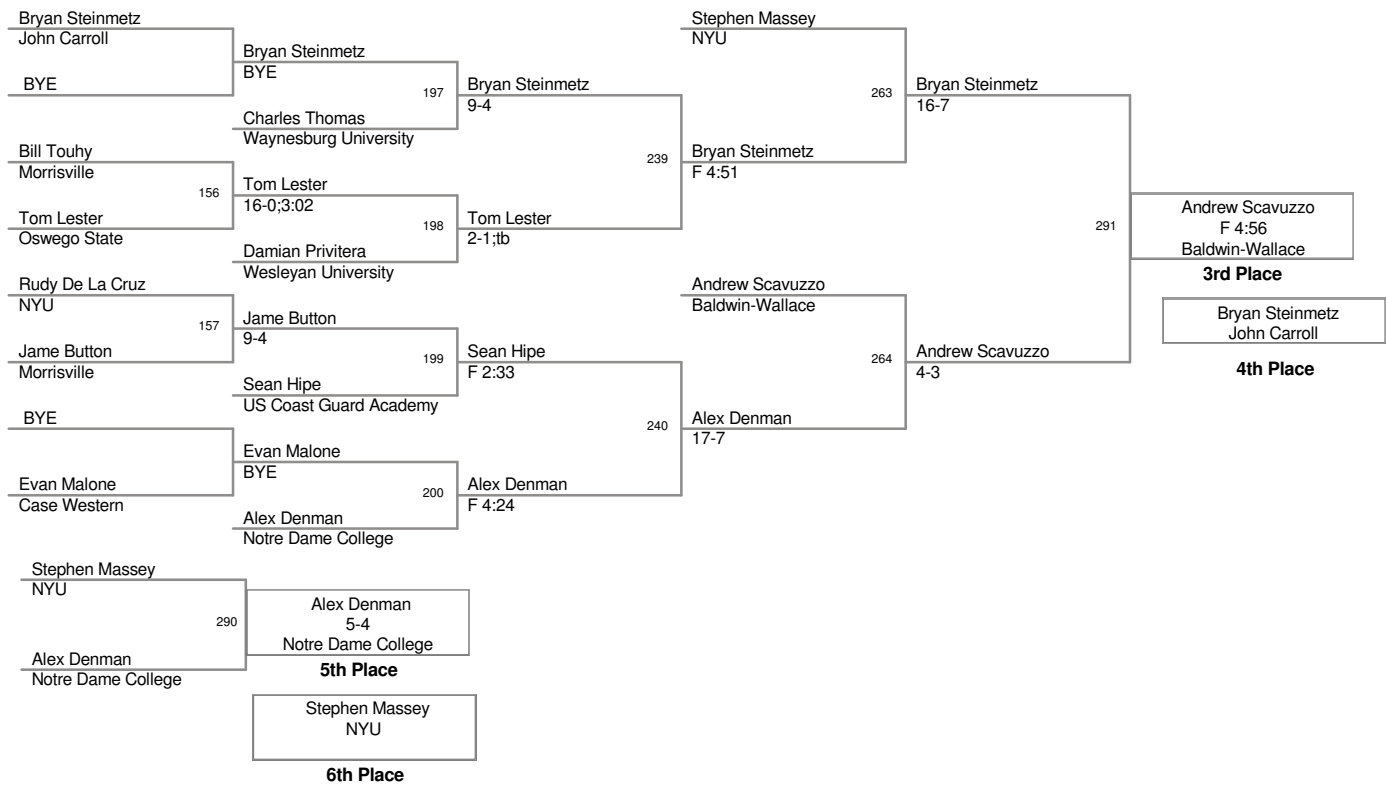

2008\_RIT Invitational  
Tournament Div.

**125 Lbs**

2008\_RIT Invitational  
Tournament Div.

**133 Lbs**

2008\_RIT Invitational  
Tournament Div.

**157 Lbs**

**174 Lbs**

**184 Lbs**

2008\_RIT Invitational  
Tournament Div.

**197 Lbs**

**285 Lbs**