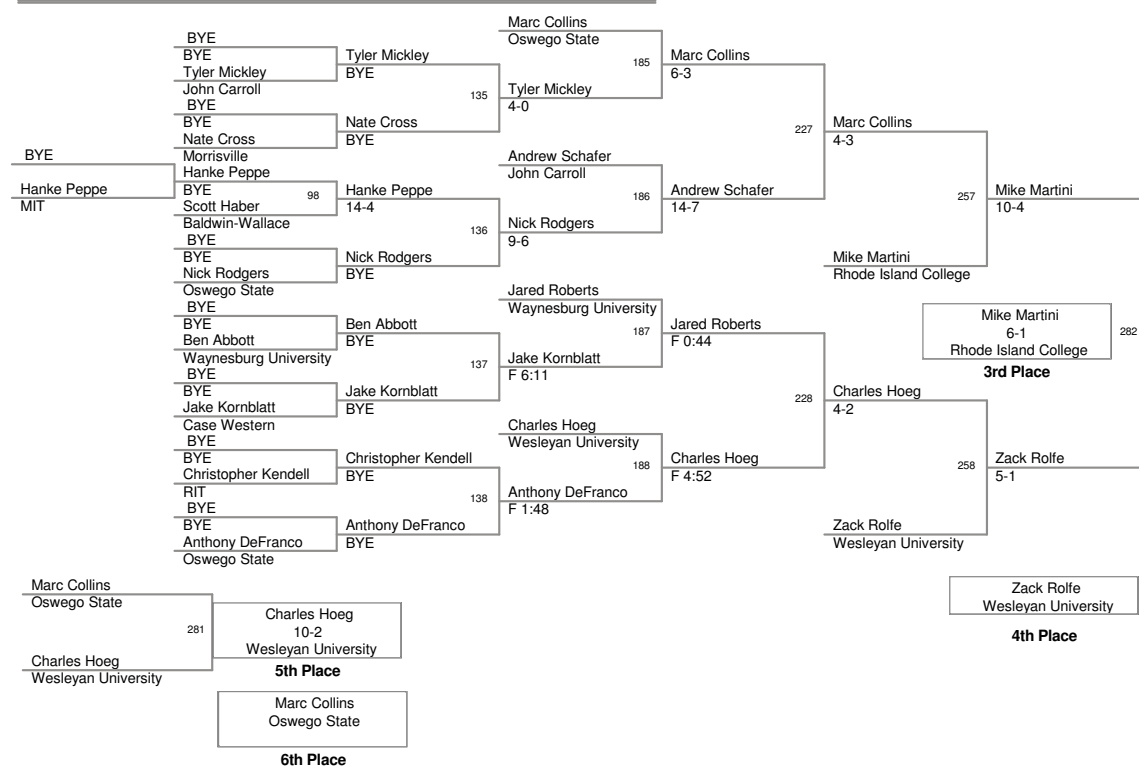

2008\_RIT Invitational  
Tournament Div.

**125 Lbs**

2008\_RIT Invitational  
Tournament Div.

**133 Lbs**

2008\_RIT Invitational  
Tournament Div.

**157 Lbs**

**174 Lbs**

**184 Lbs**

2008\_RIT Invitational  
Tournament Div.

**197 Lbs**

**285 Lbs**