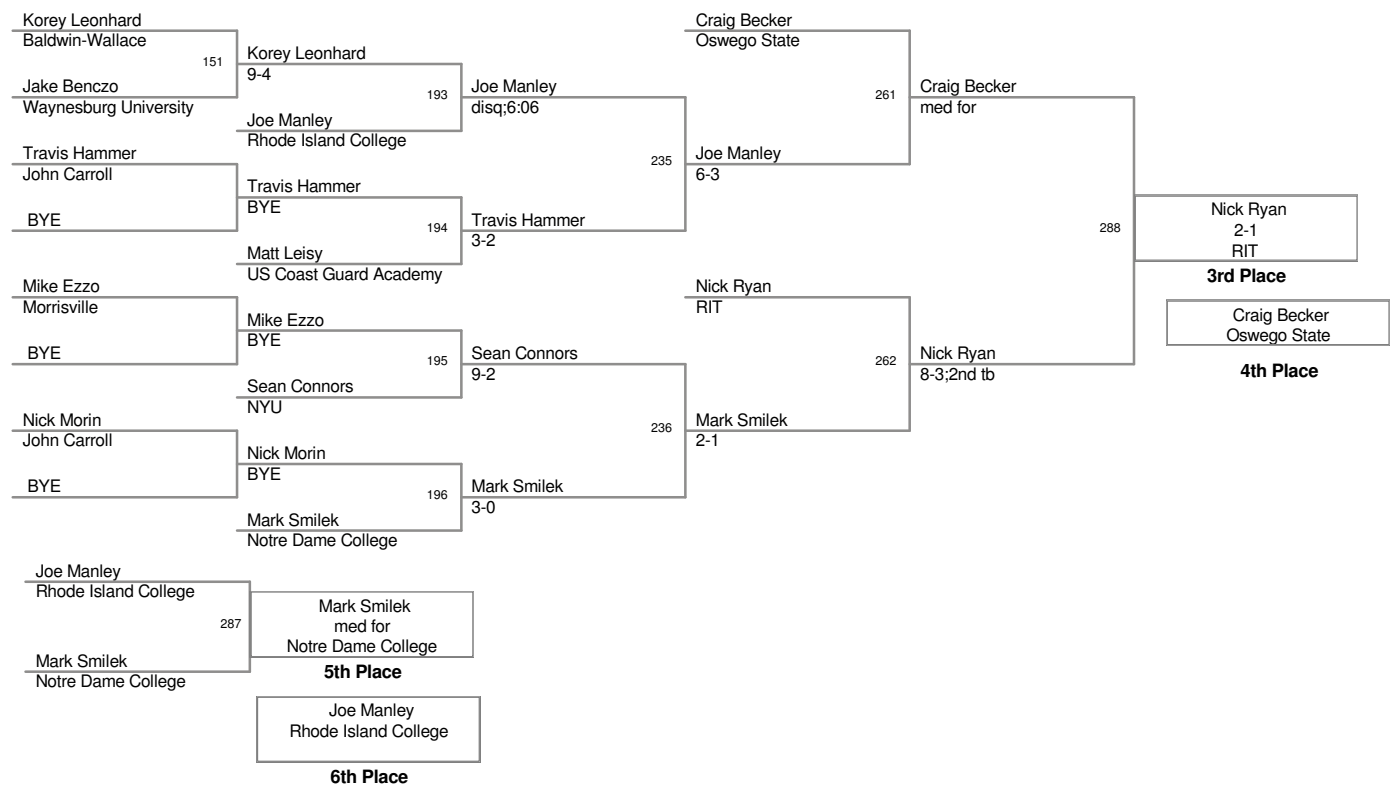

2008\_RIT Invitational  
Tournament Div.

**125 Lbs**

2008\_RIT Invitational  
Tournament Div.

**133 Lbs**

2008\_RIT Invitational  
Tournament Div.

**157 Lbs**

**174 Lbs**

**184 Lbs**

2008\_RIT Invitational  
Tournament Div.

**197 Lbs**

**285 Lbs**