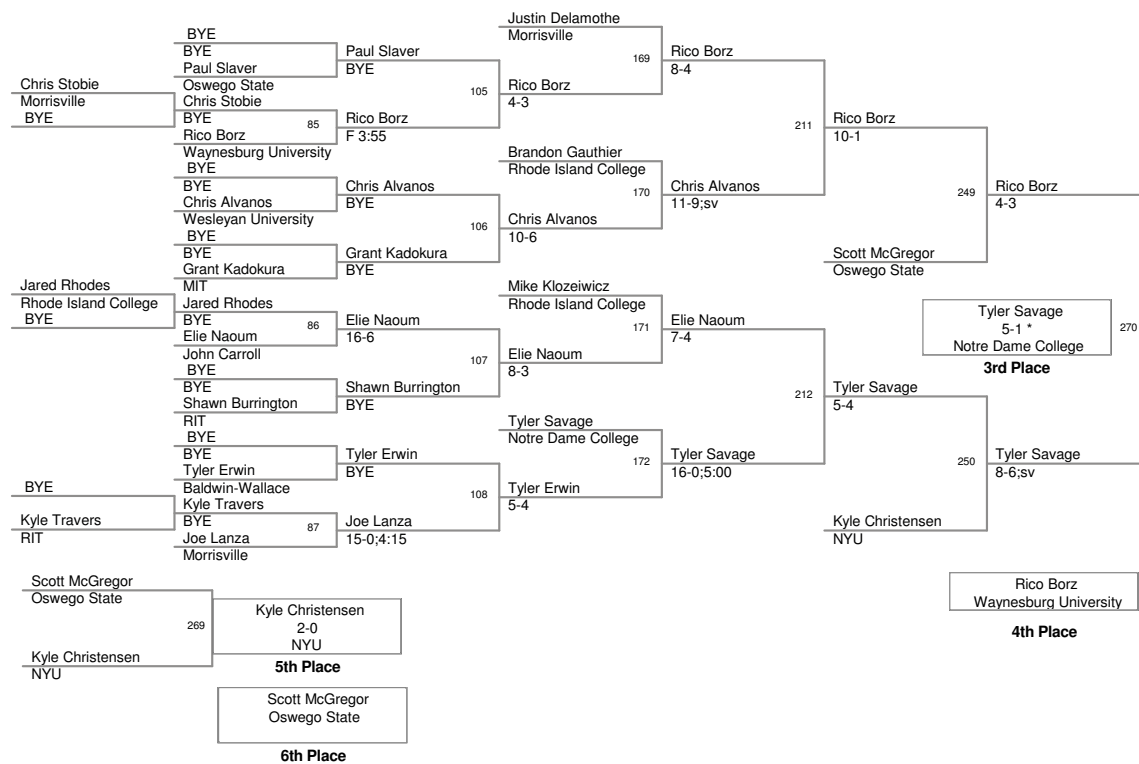

2008\_RIT Invitational  
Tournament Div.

**125 Lbs**

2008\_RIT Invitational  
Tournament Div.

**133 Lbs**

2008\_RIT Invitational  
Tournament Div.

**157 Lbs**

**174 Lbs**

**184 Lbs**

2008\_RIT Invitational  
Tournament Div.

**197 Lbs**

**285 Lbs**