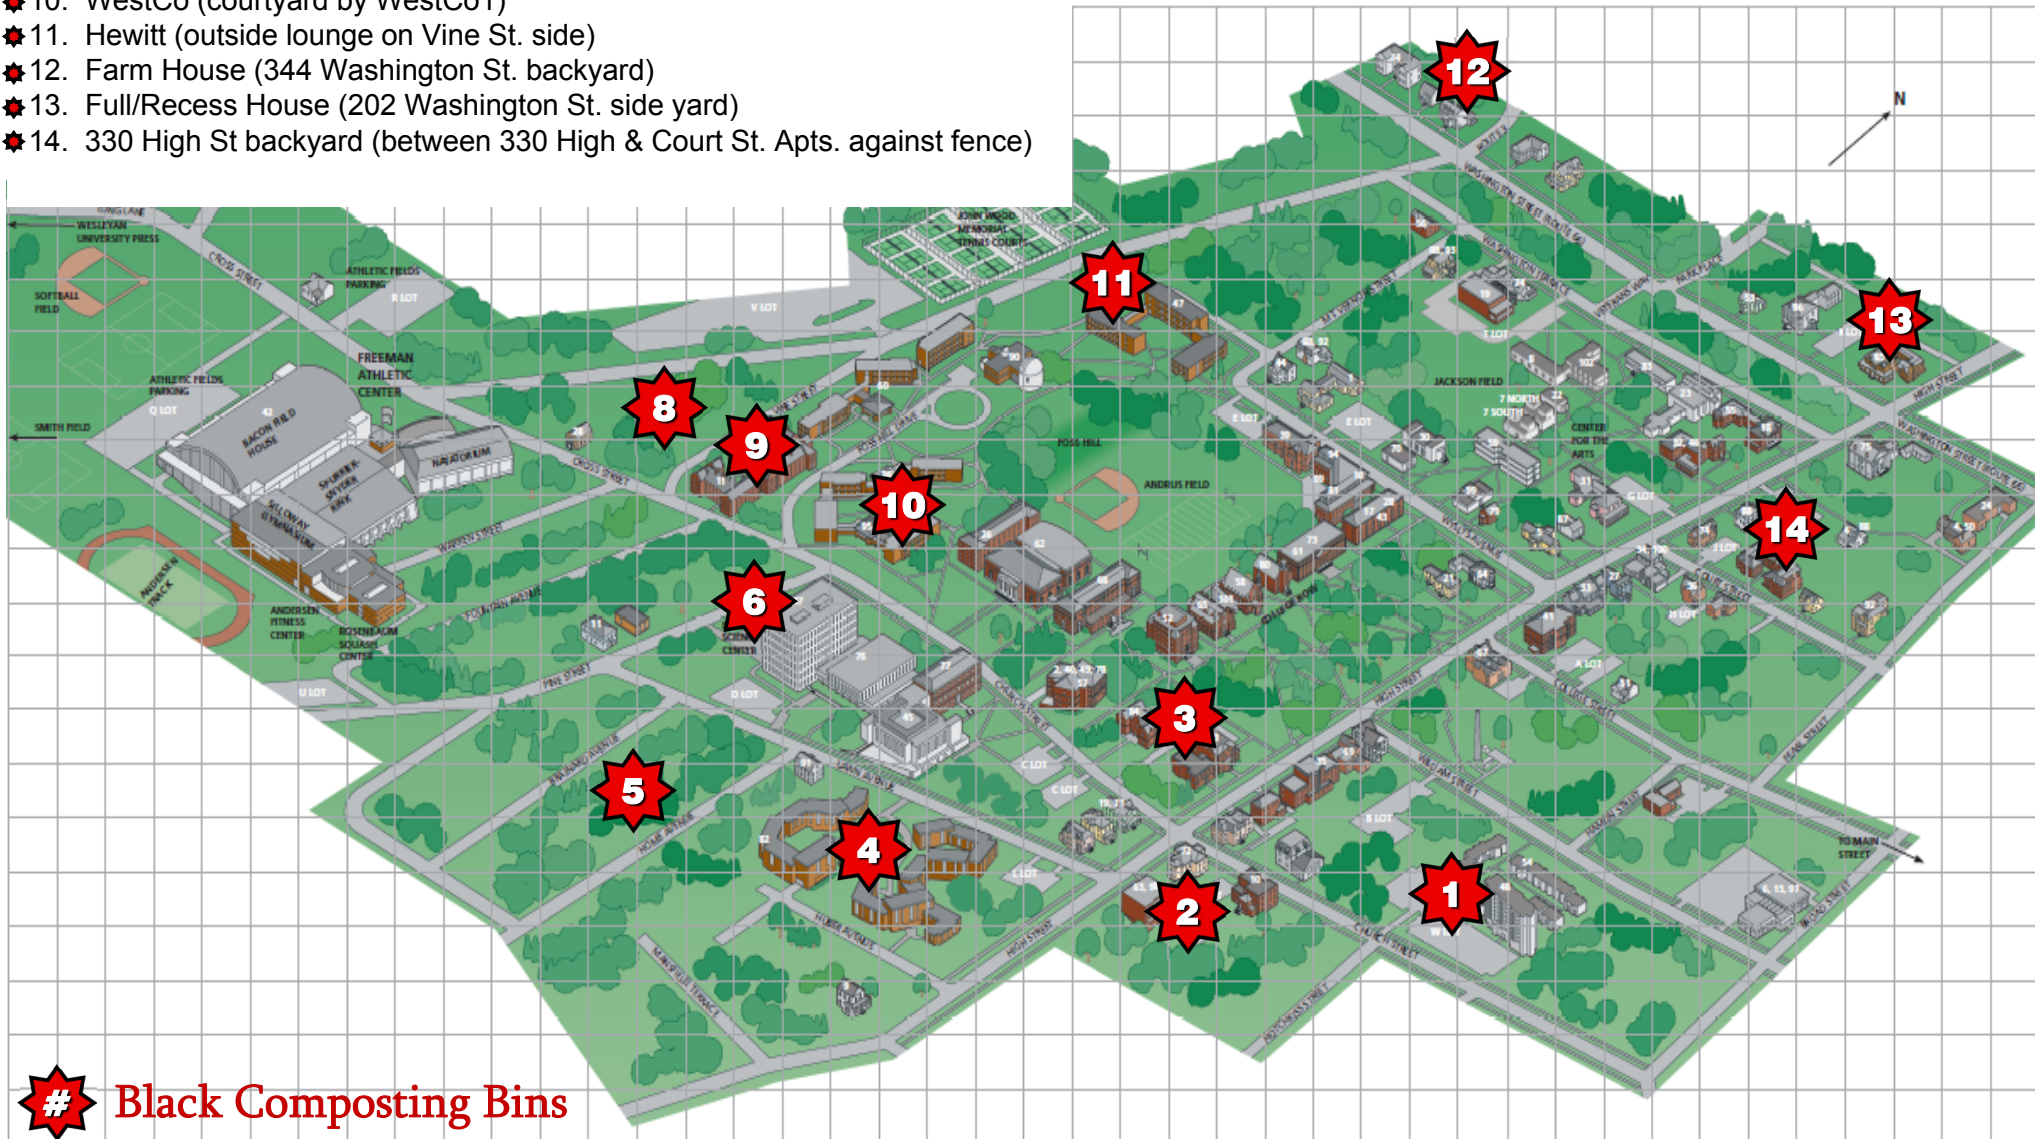

COMPOST BIN LOCATIONS

- ★ 1. Hi/Lo-Rise (outside Hi Rise laundry room)
- ★ 2. The Bayit (157 Church St., between the Bayit and WesWings)
- ★ 3. 200 Church St. (near the parking lot)
- ★ 4. Butt B (against wall facing Summerfields)
- ★ 5. 59 Home Ave. (backyard)
- ★ 6. Exley (Pine St. loading dock)
- ★ 8. Vine St. and Knowles Ave. (side yard)
- ★ 9. Fauver (side facing WestCo by tree)
- ★ 10. WestCo (courtyard by WestCo1)
- ★ 11. Hewitt (outside lounge on Vine St. side)
- ★ 12. Farm House (344 Washington St. backyard)
- ★ 13. Full/Recess House (202 Washington St. side yard)
- ★ 14. 330 High St backyard (between 330 High & Court St. Apts. against fence)

★ # Black Composting Bins