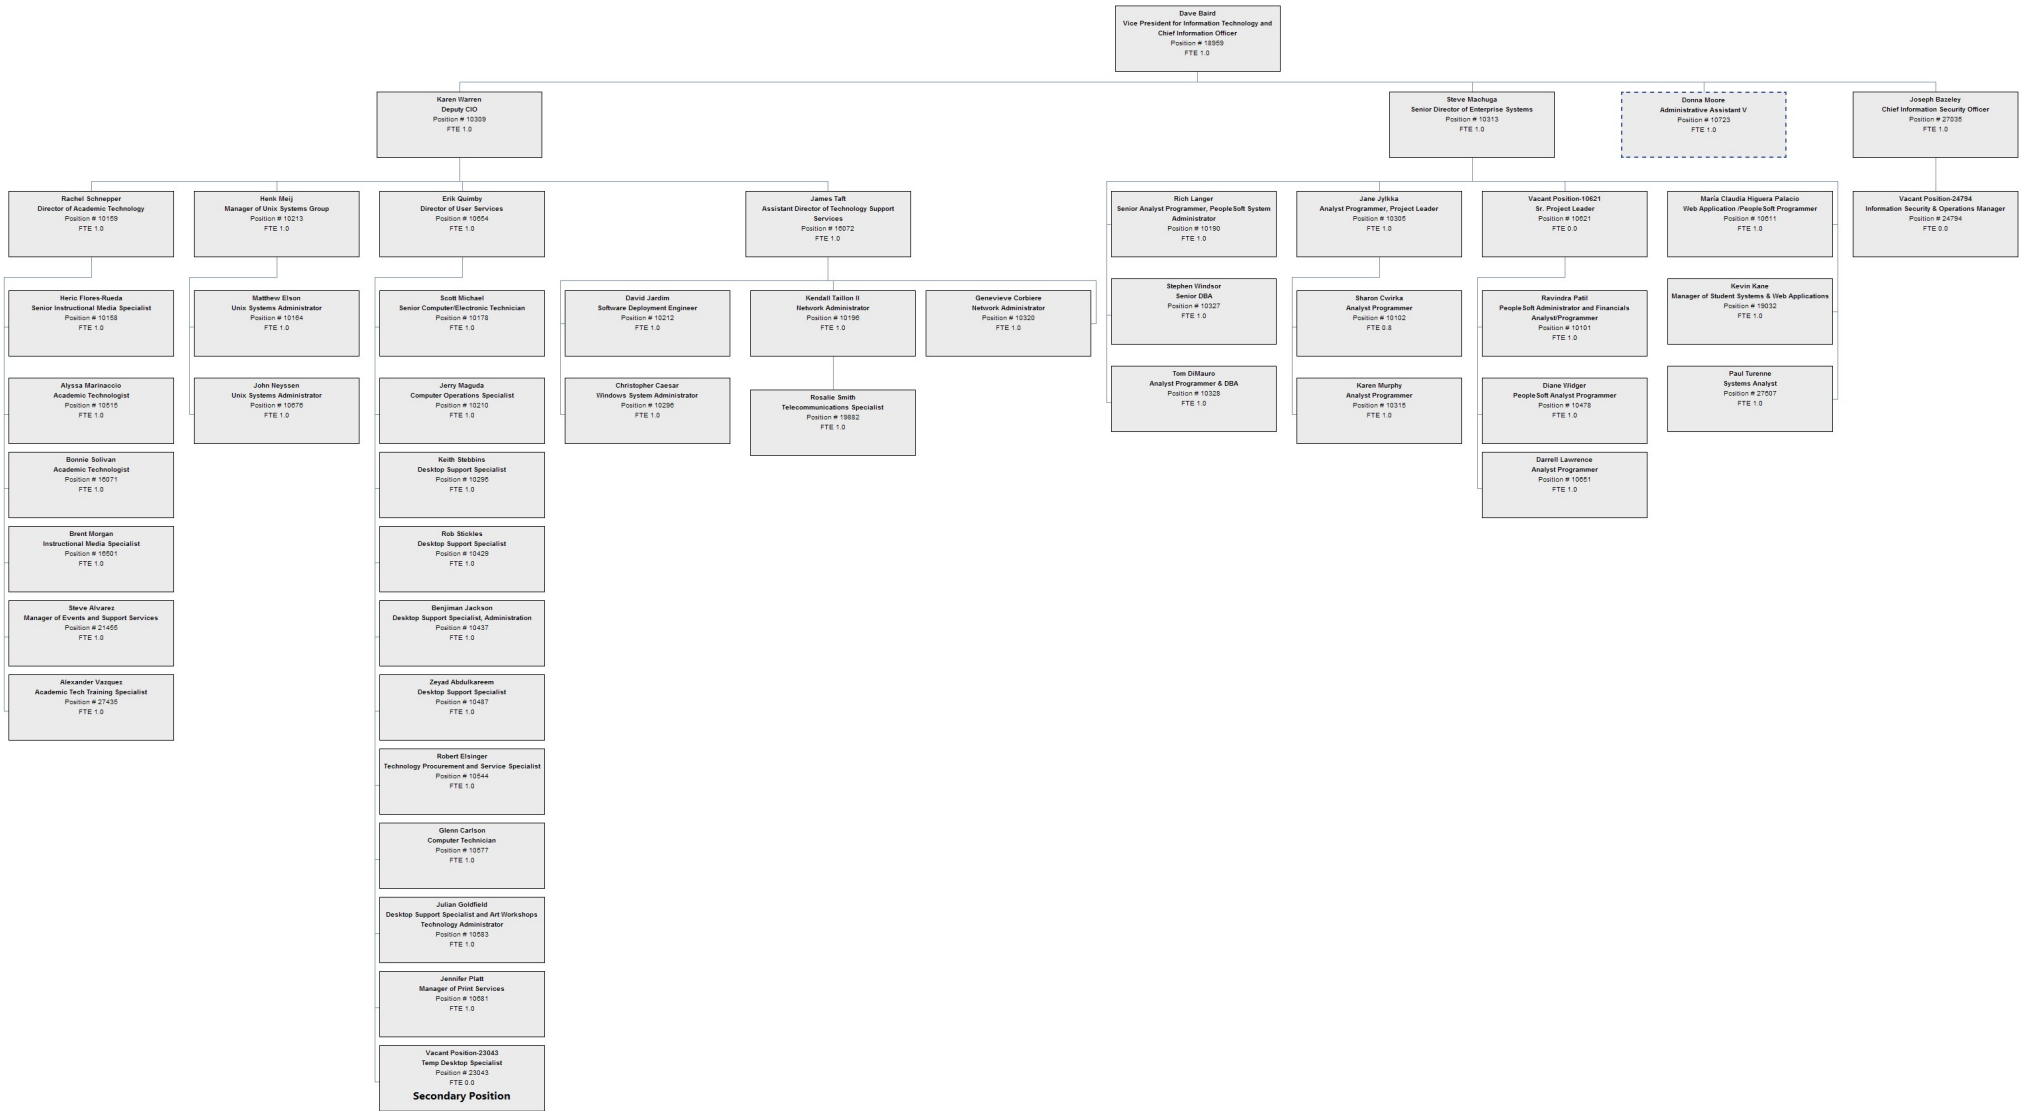

ITS Org Chart

- PSAFE Union (0)
- PPLT Union (0)
- SEC Union (1)