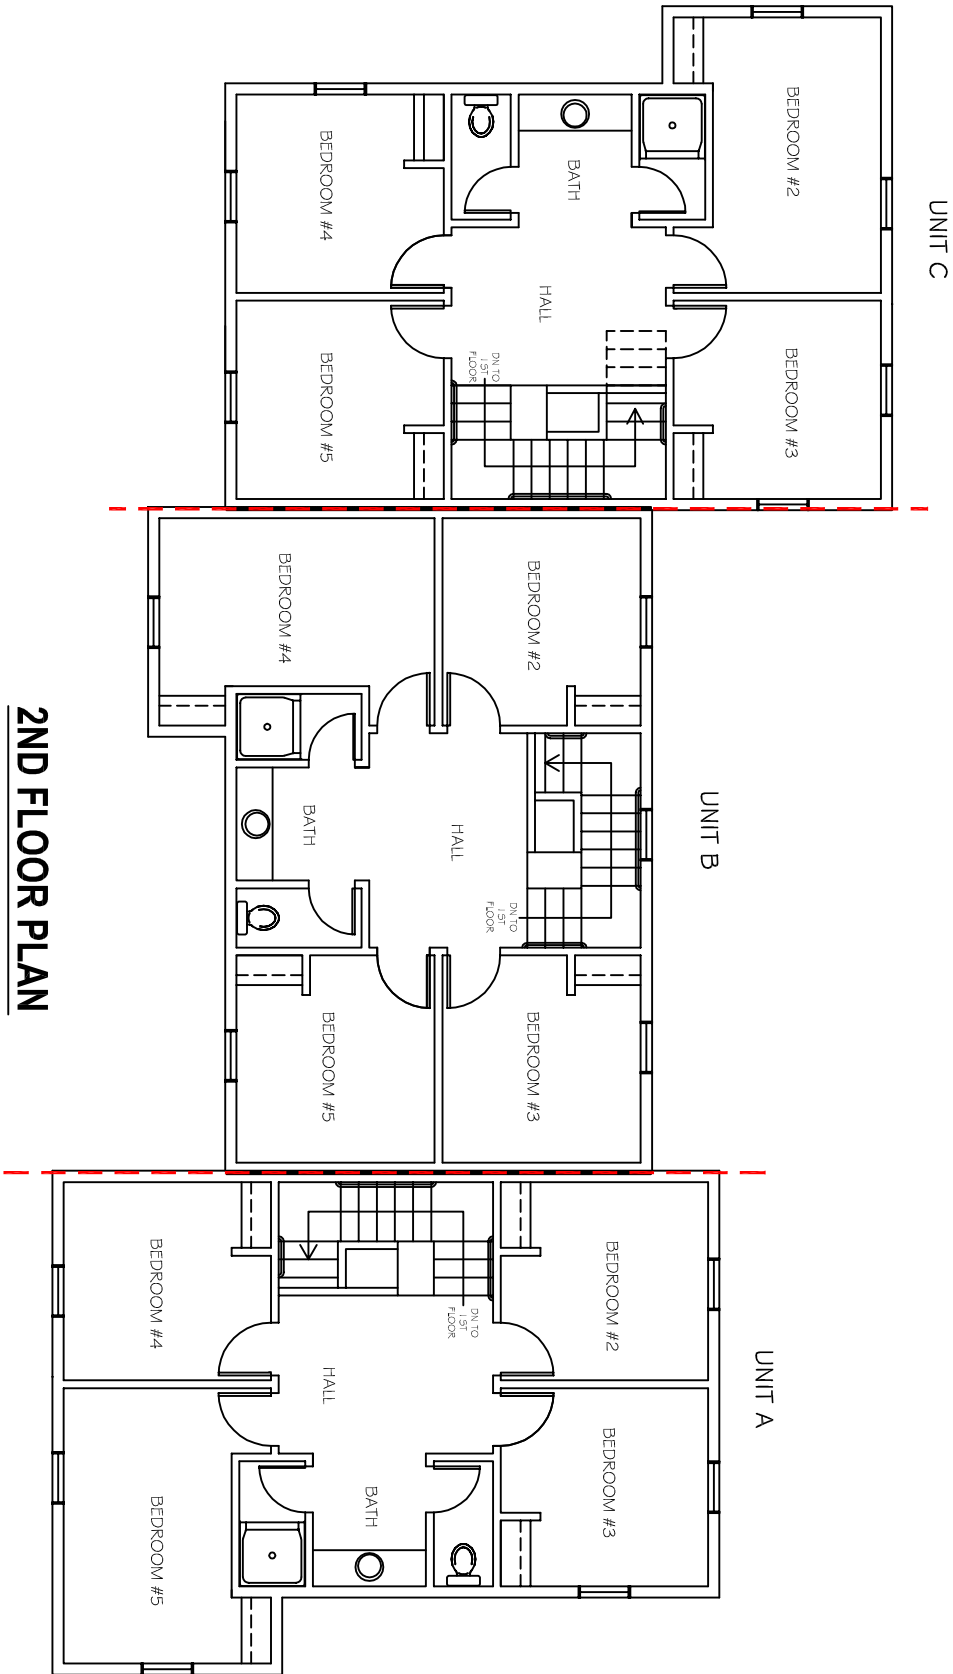

2ND FLOOR PLAN
231 ABC PINE STREET

DWG. NO.

348-02