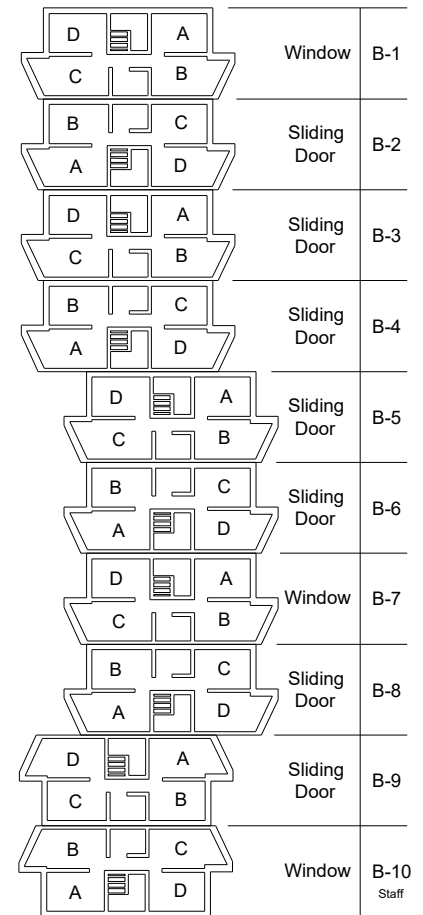

Low Rise - Bedroom Layout

The following units have 1 1/2 baths:

- A-1 B-1
- A-3 B-7
- A-7 B-10
- A-10 C-1

The following units do not have sliding doors:

- A-1 B-1
- A-3 B-7
- A-7 B-10
- A-10 C-1

Floor plans are not drawn to scale.

Room dimensions are not available.

Not all rooms shown on the floor plan are available during GRS.