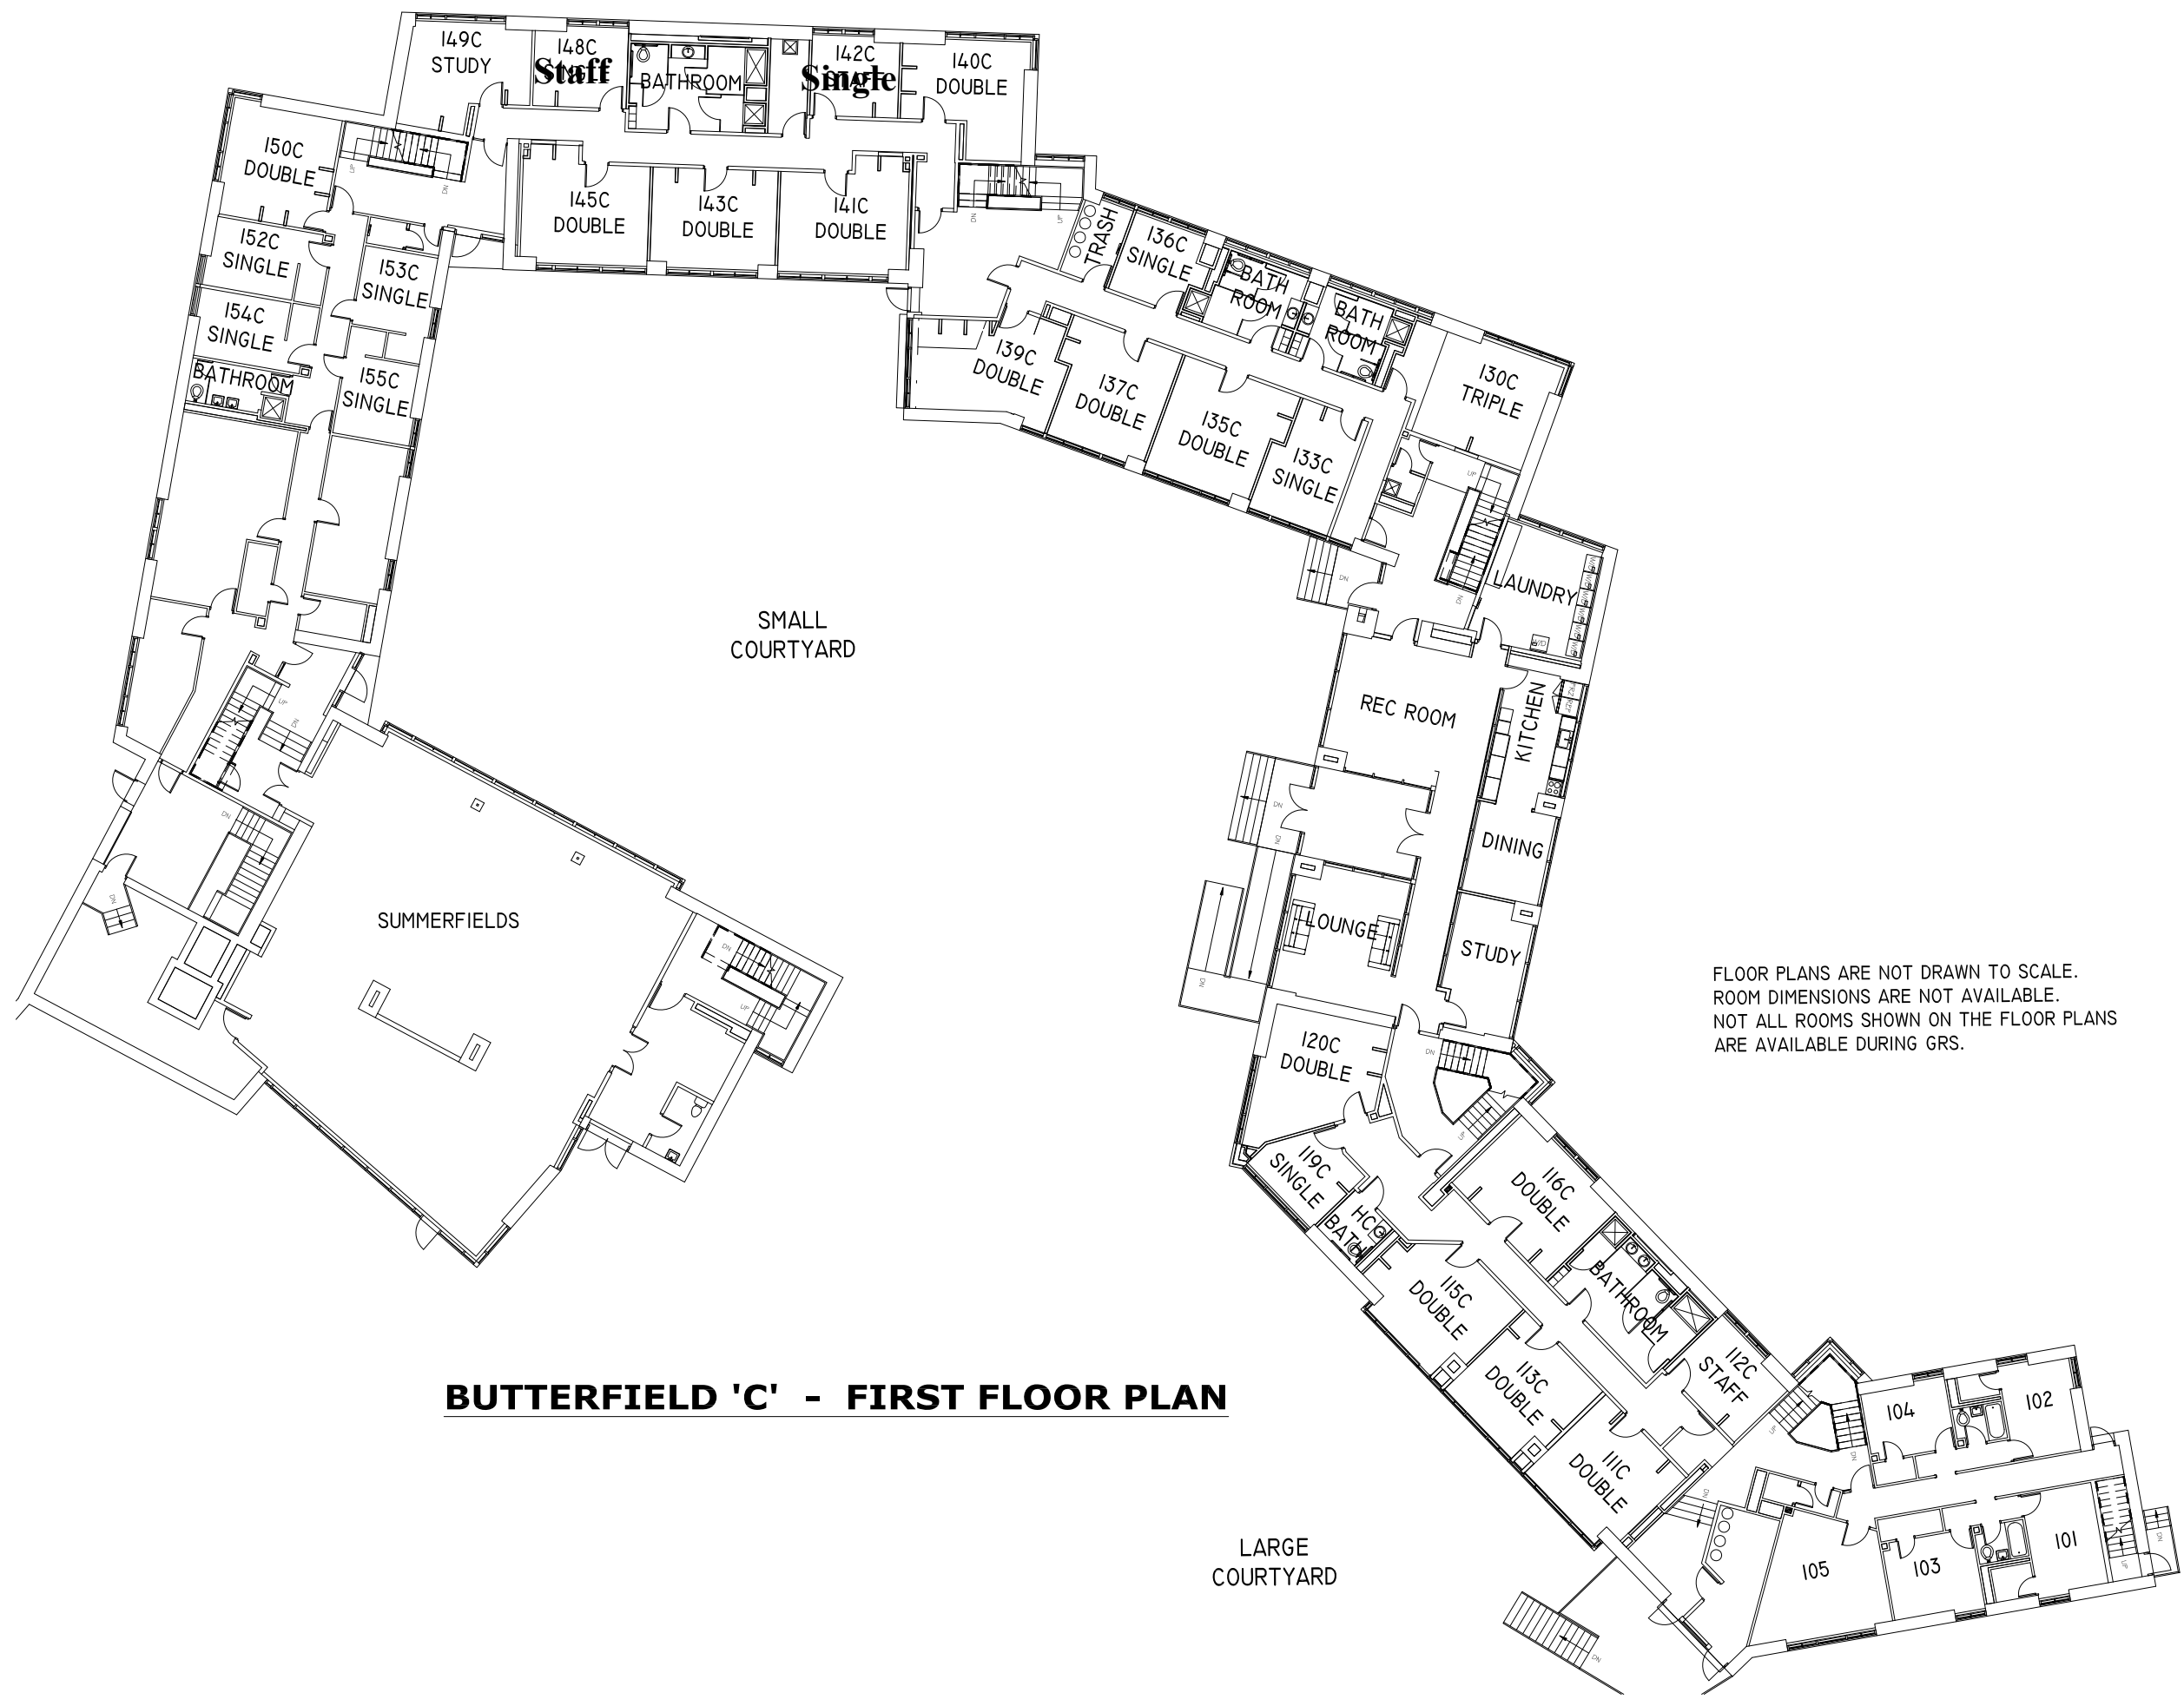

50 HUBER AVENUE
BUTTERFIELD C - FIRST FLOOR

Scale: AS NOTED

Date: July 2, 2015

Revisions:

SKETCH NO.

C-1

HUBER AVENUE

LAWN AVENUE

FLOOR PLANS ARE NOT DRAWN TO SCALE.
 ROOM DIMENSIONS ARE NOT AVAILABLE.
 NOT ALL ROOMS SHOWN ON THE FLOOR PLANS
 ARE AVAILABLE DURING GRS.

BUTTERFIELD 'C' - FIRST FLOOR PLAN

LARGE COURTYARD